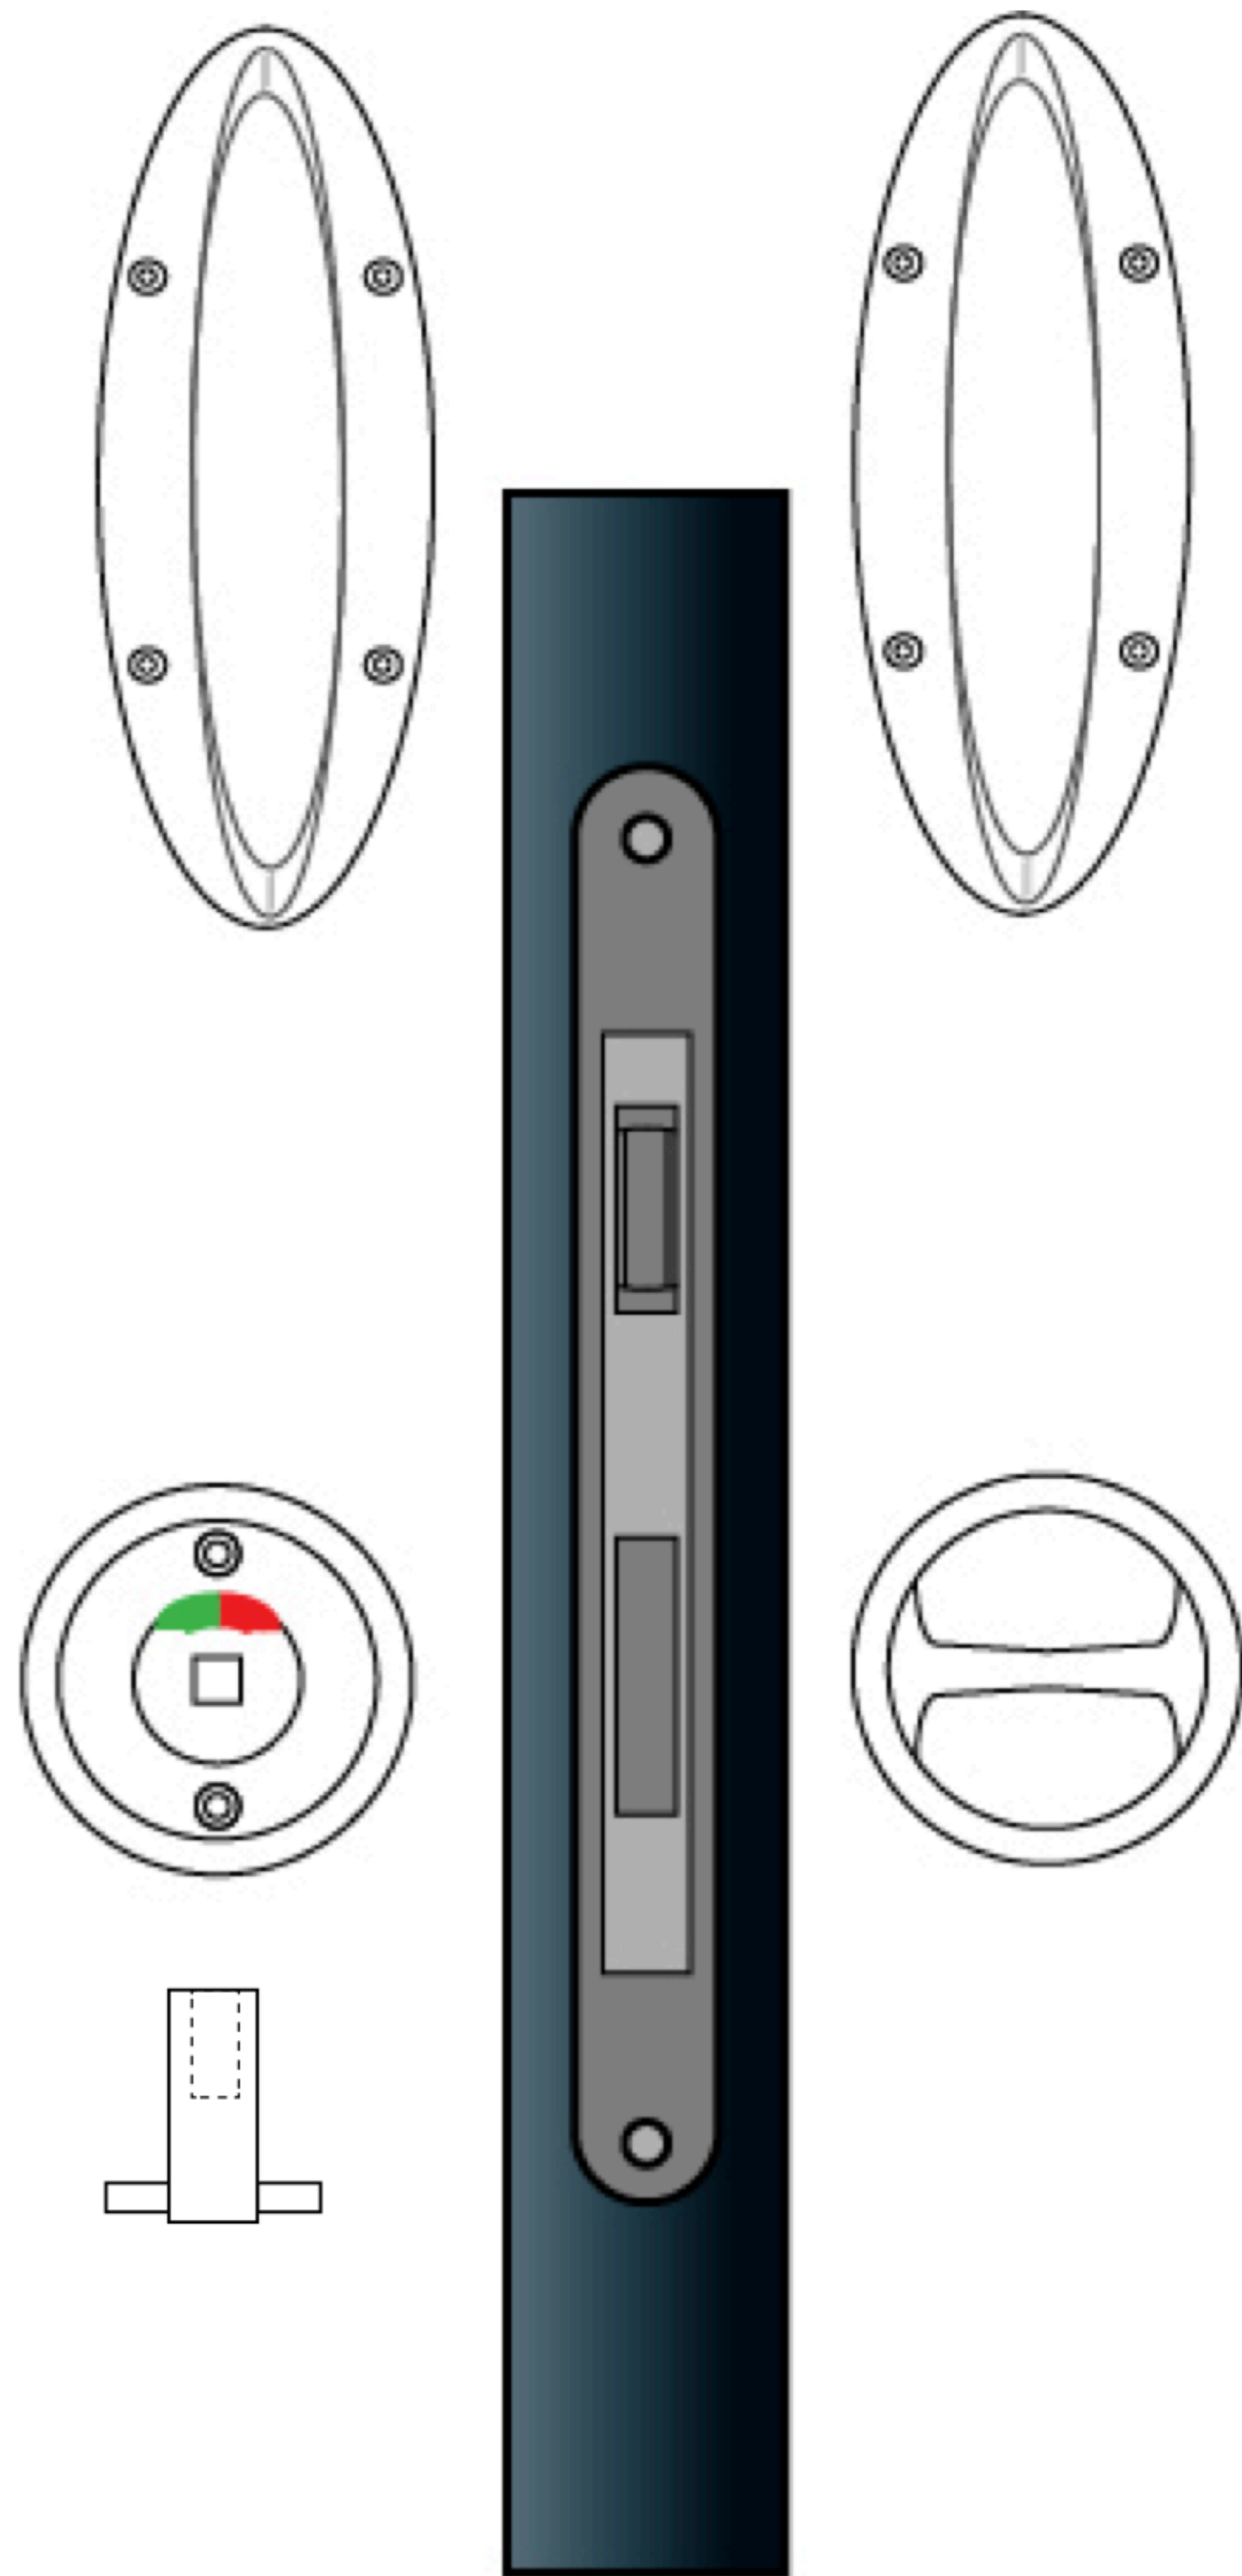

P2R First Entry Bathroom Door with Roller Bolt Latch

Application

For bathroom doors with Pinch Grip pull handles and privacy turn with indicator. The roller bolt latches the door in place.

The deadbolt is thrown for privacy from the inside, changing the indicator from green to red. The emergency release key will override & withdraw the deadbolt from the outside.

Intumescent kits are optional.

Optional TiO₂ EcoPure Anti-Microbial Coating is available preventing the transfer of bacteria and viruses from the door hardware. For more information www.healthcaredoorsets.co.uk