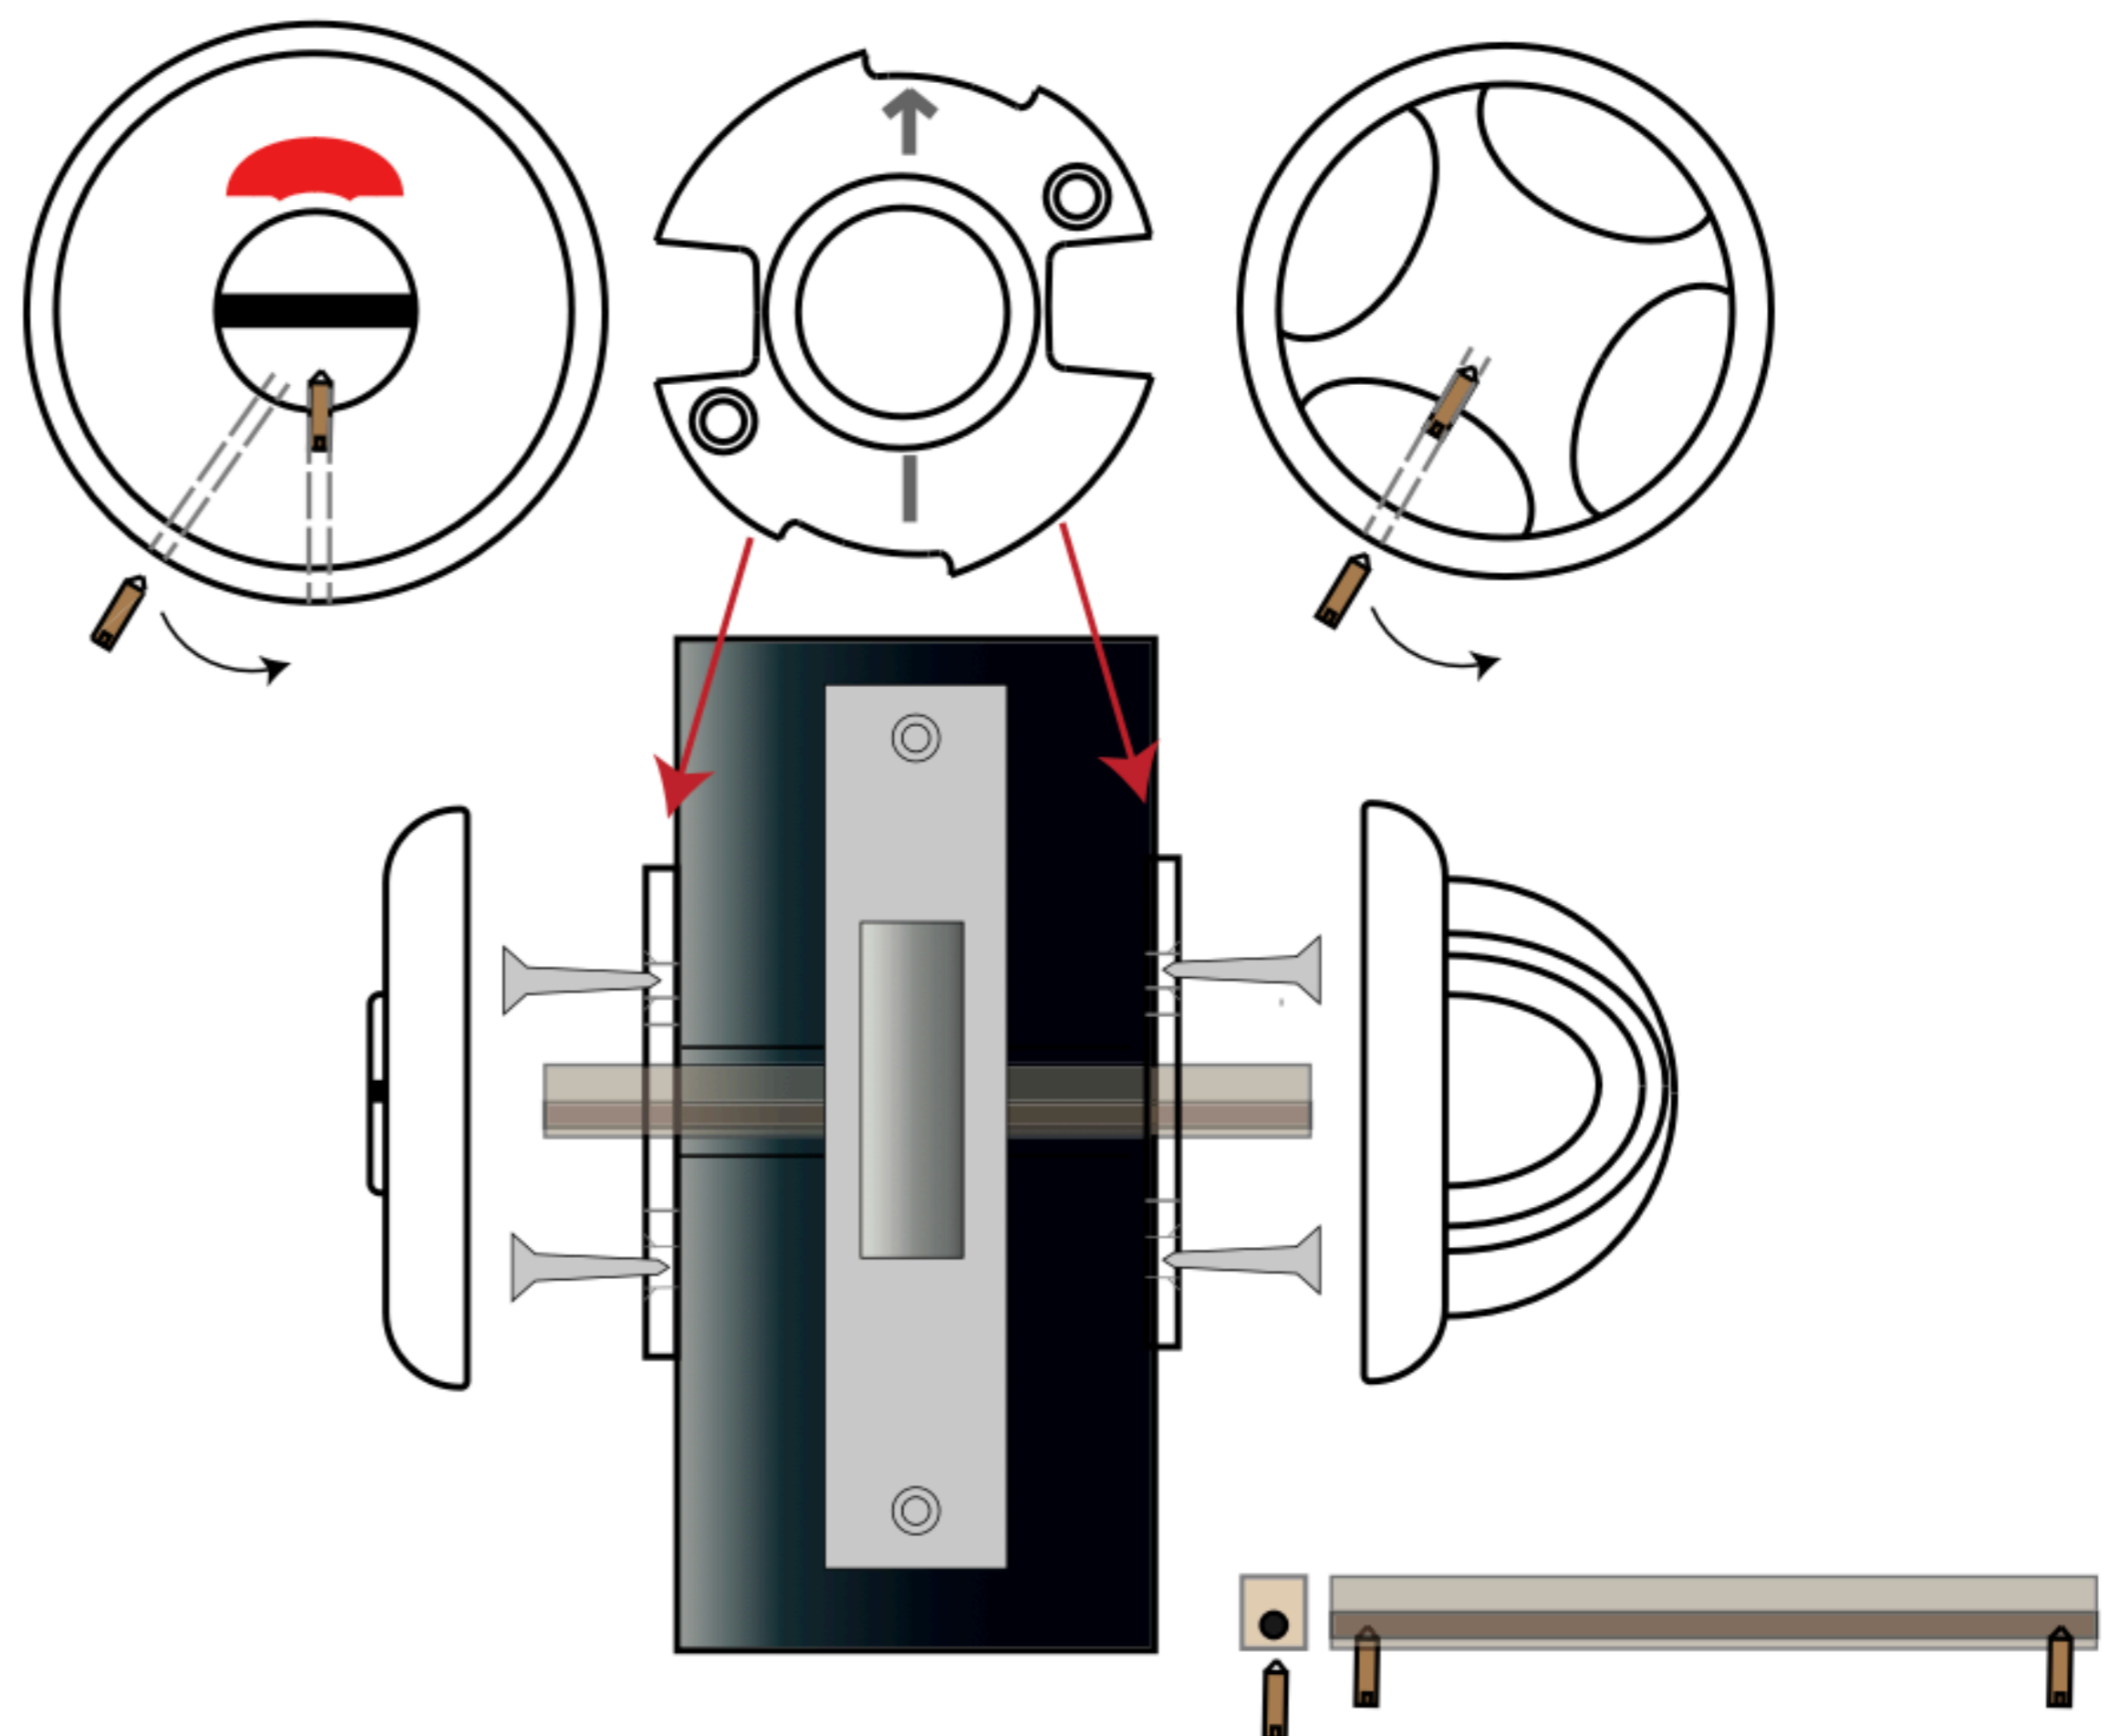

**BBSET3 Box Latch 76mm
BBSET4 Box Latch 63mm
Bowling Ball Knob Set**

Set of Bowling Ball Knobs supplied with light sprung 76mm or 63mm box latch, and heso security spindle.

BBSET 5 Bowling Ball Turn and Indicator Bathroom Set

For use on bathroom, ensuite and cubicle doors where privacy is required and a "occupied" red indicator is required.

The outside green/red indicator is fitted with emergency coin release.

Bathroom lock or deadbolt is not

The innovative shape and texture of the Bowling Ball Turn really helps to operate a latch or lock, even with wet hands