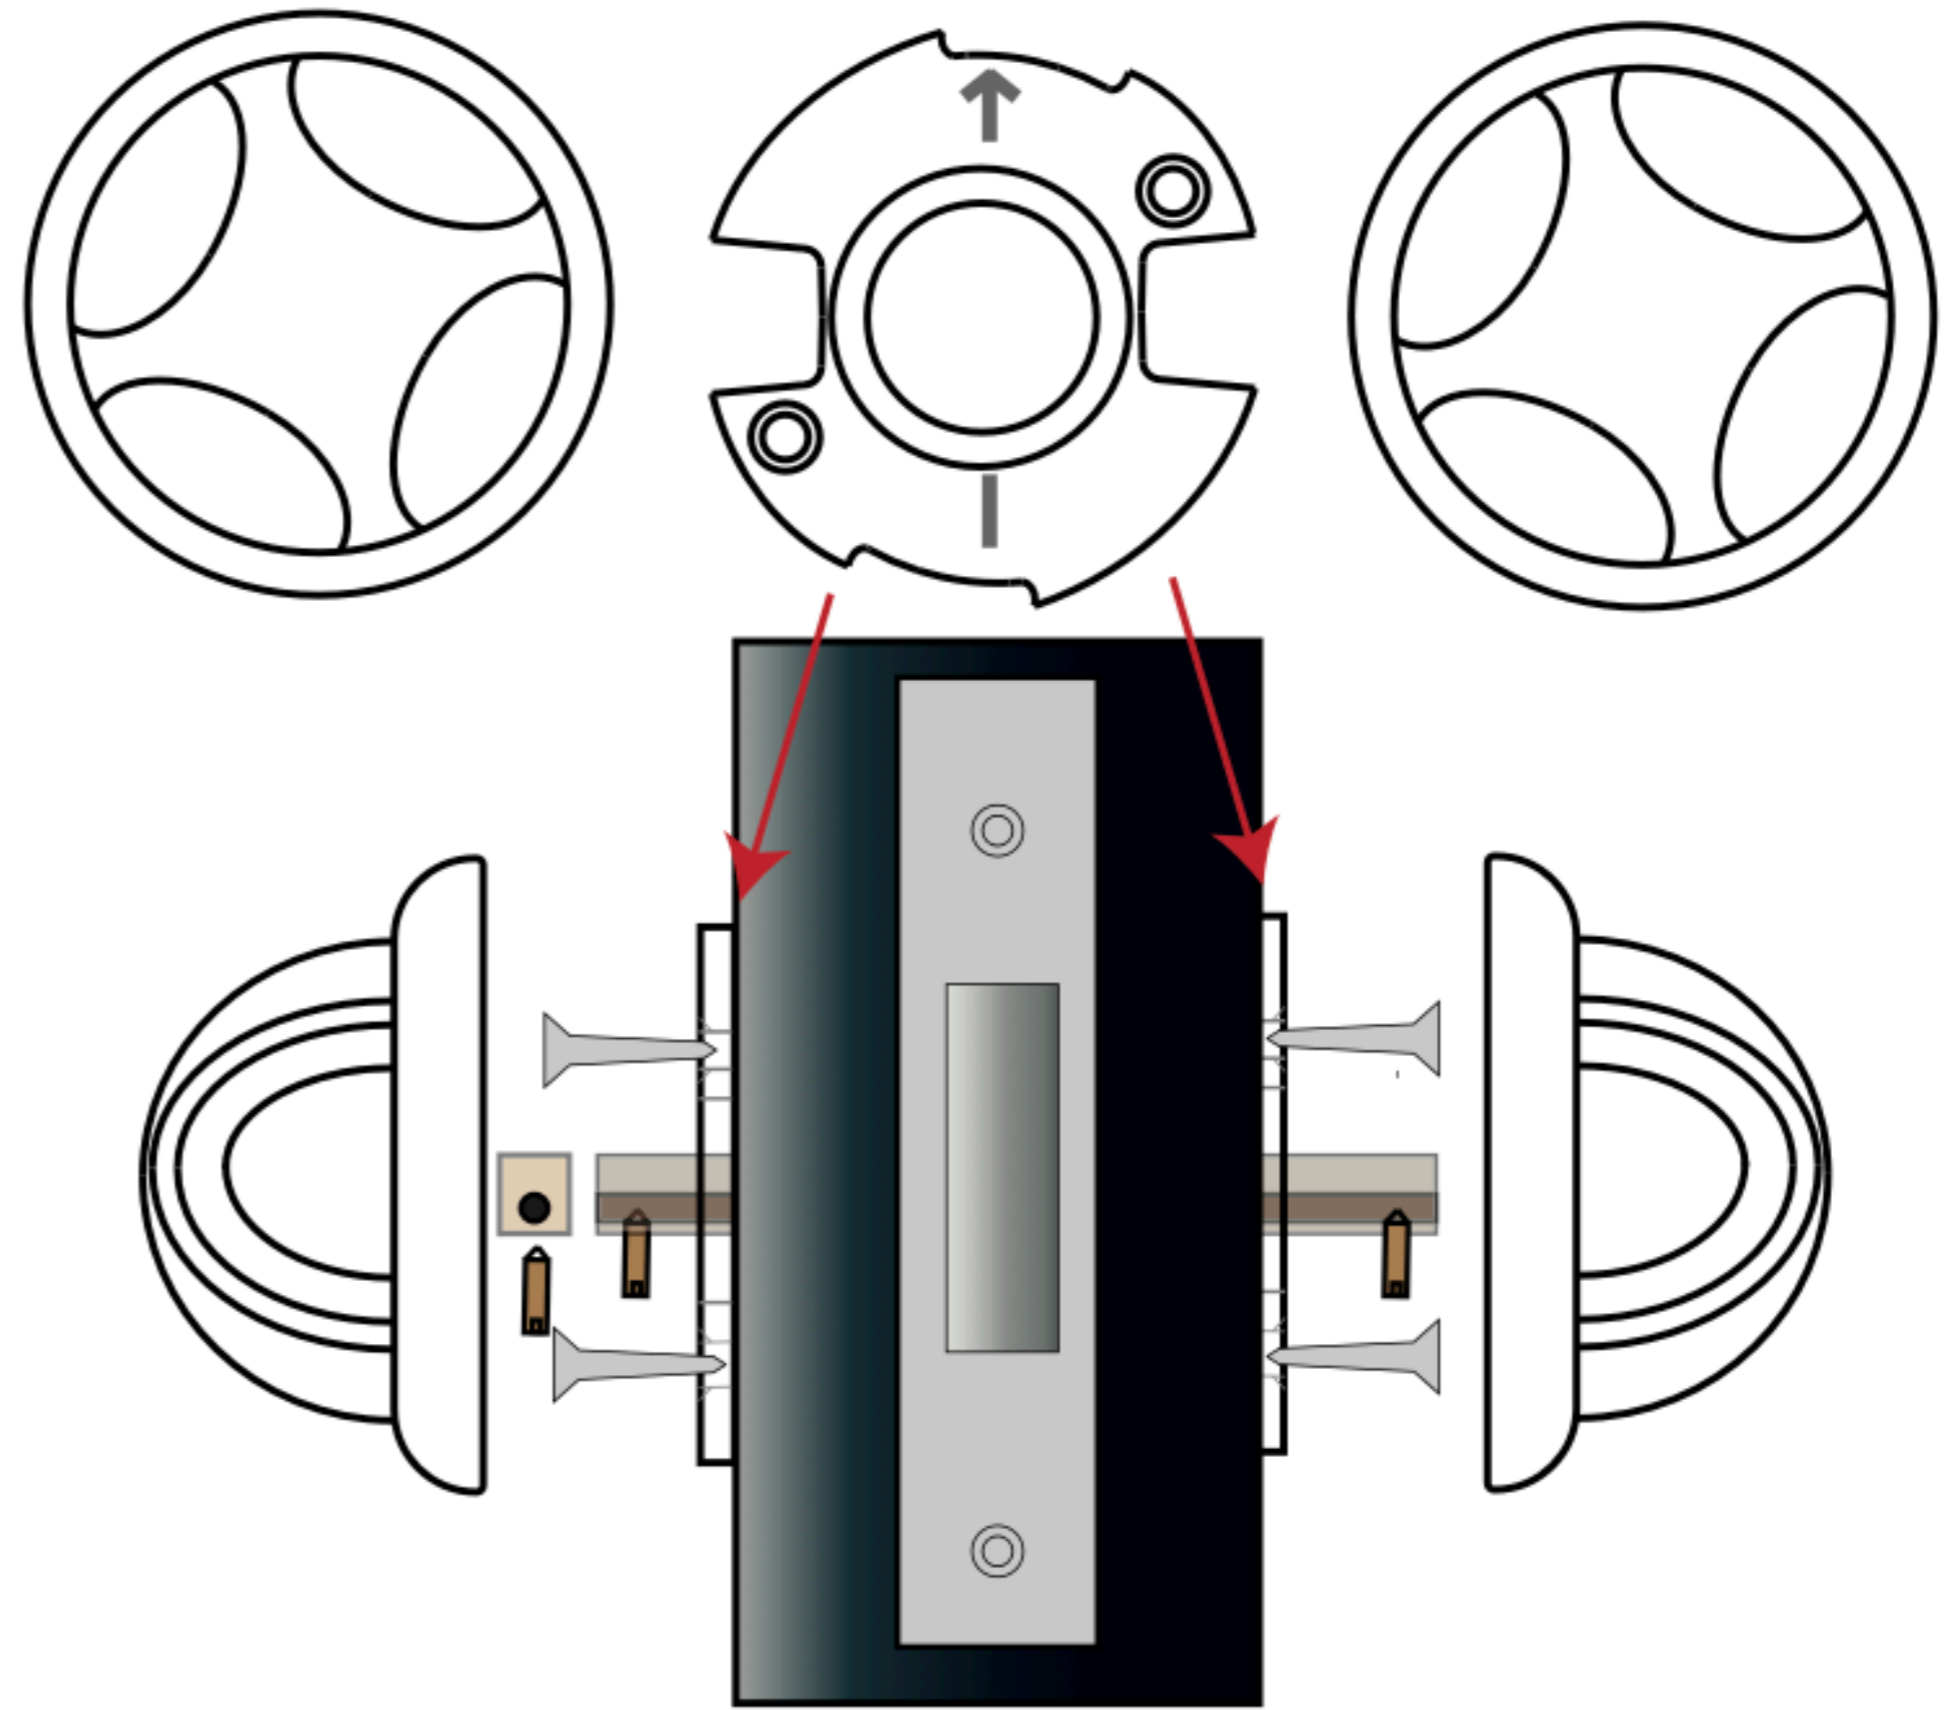

**BBSET3 Box Latch 76mm
BBSET4 Box Latch 63mm
Bowling Ball Knob Set**

Set of Bowling Ball Knobs supplied with light sprung 76mm or 63mm box latch, and heso security spindle.

BBSET 5 Bowling Ball Turn and Indicator Bathroom Set

For use on bathroom, ensuite and cubicle doors where privacy is required and a "occupied" red indicator is required.

The outside green/red indicator is fitted with emergency coin release.

Bathroom lock or deadbolt is not

The innovative shape and texture of the Bowling Ball Turn really helps to operate a latch or lock, even with wet hands