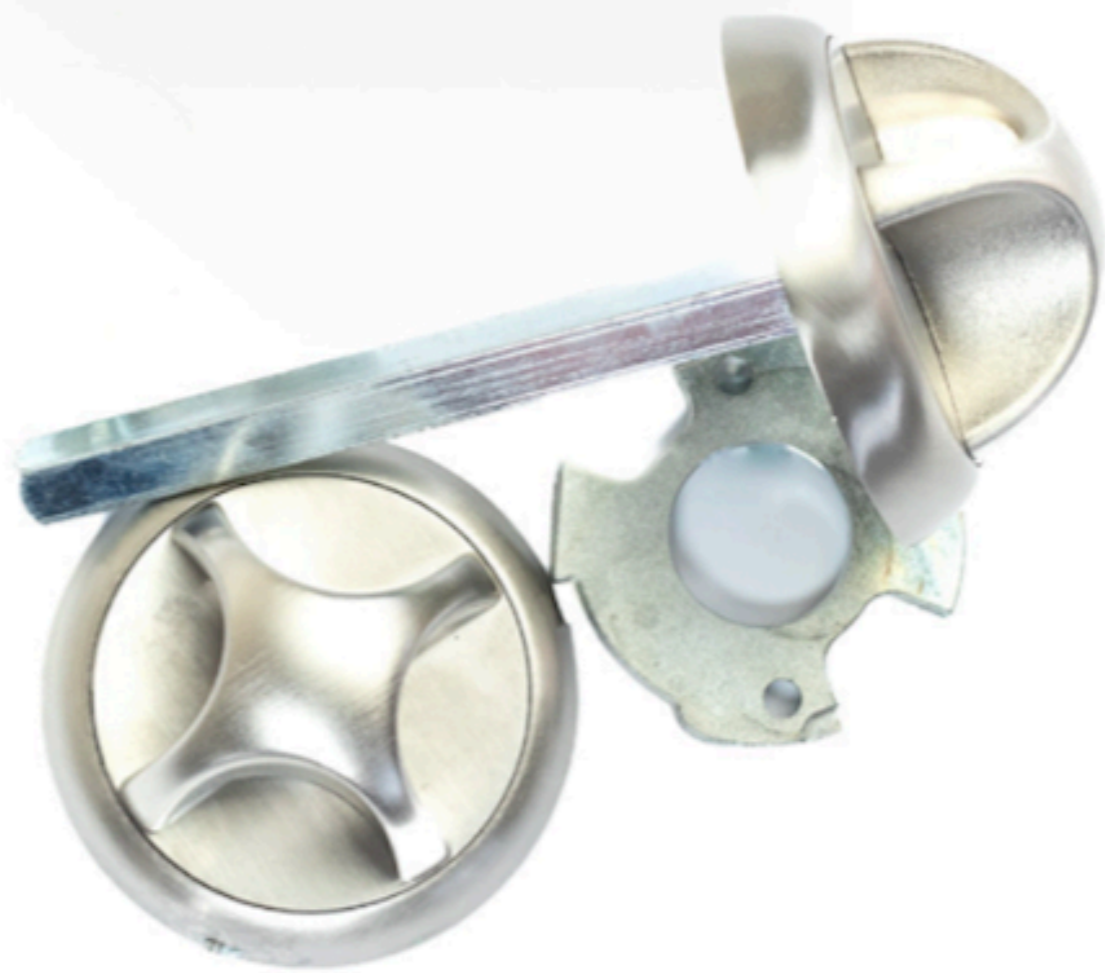

**BBSET3 Box Latch 76mm
BBSET4 Box Latch 63mm
Bowling Ball Knob Set**

Set of Bowling Ball Knobs supplied with light sprung 76mm or 63mm box latch, and heso security spindle.

BBSET 5 Bowling Ball Turn and Indicator Bathroom Set

For use on bathroom, ensuite and cubicle doors where privacy is required and a "occupied" red indicator is required.

The outside green/red indicator is fitted with emergency coin release.

Bathroom lock or deadbolt is not

The innovative shape and texture of the Bowling Ball Turn really helps to operate a latch or lock, even with wet hands